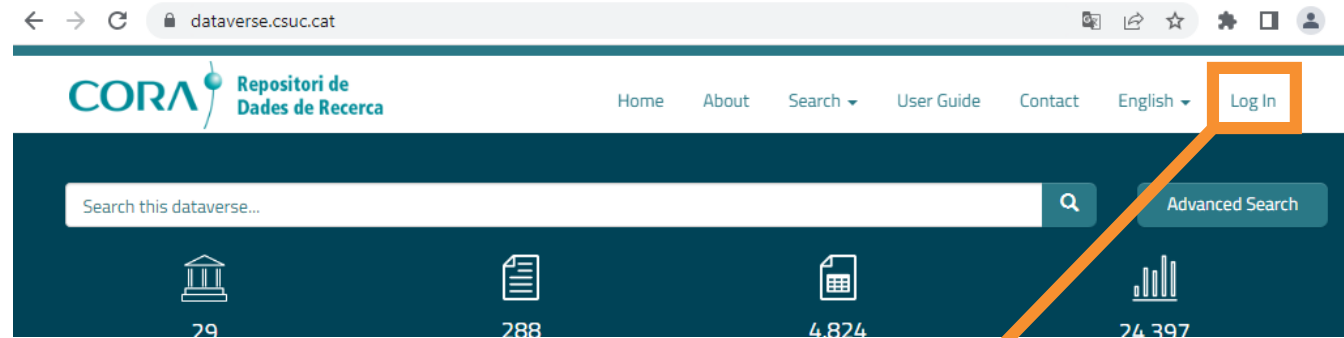

Dar-se de alta en CORA RDR