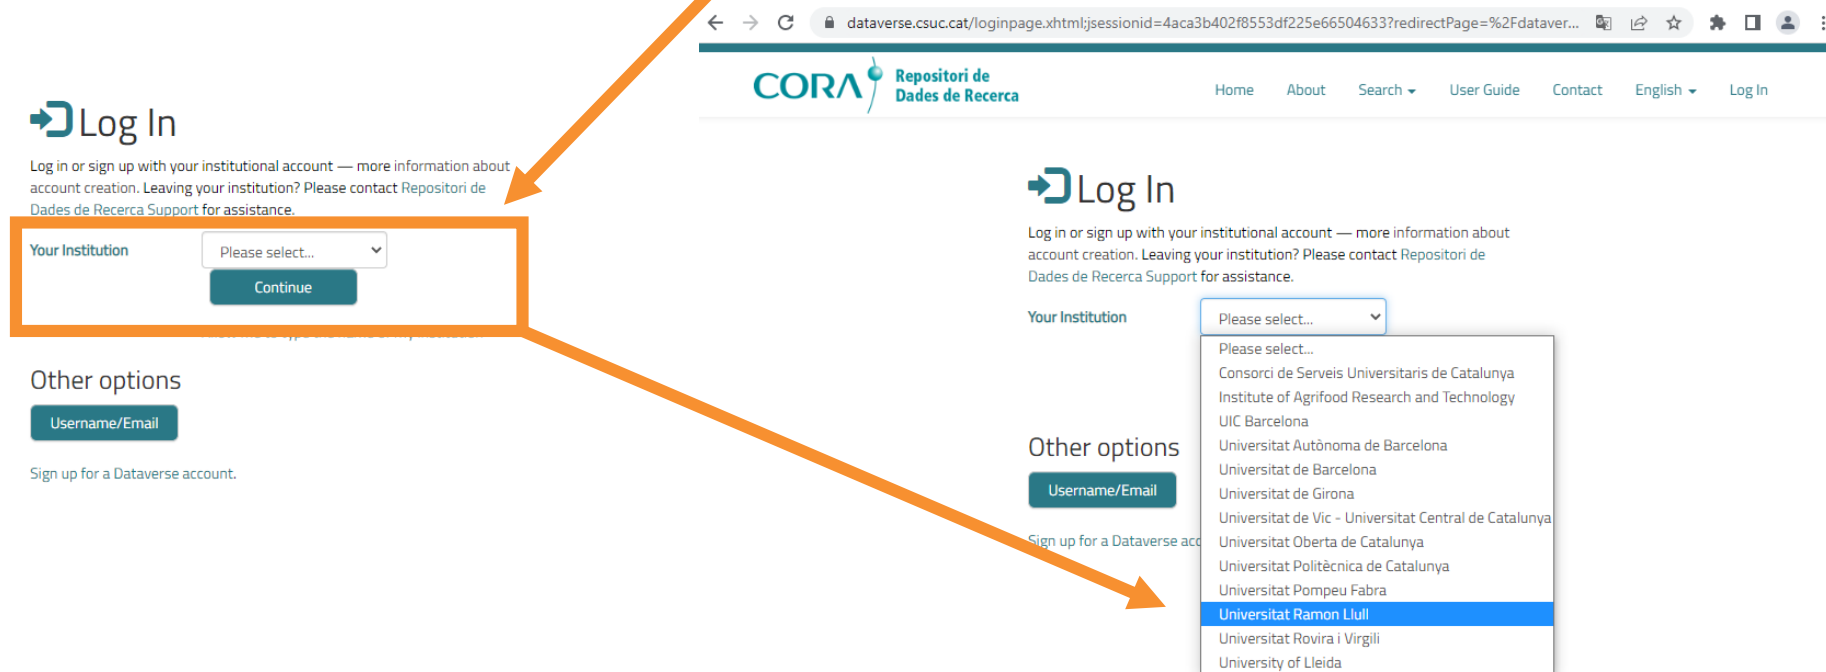

1. Hacemos clic en **log in**
2. Buscamos la URL en la lista de instituciones
3. Hacemos clic en **Universitat Ramon Llull**